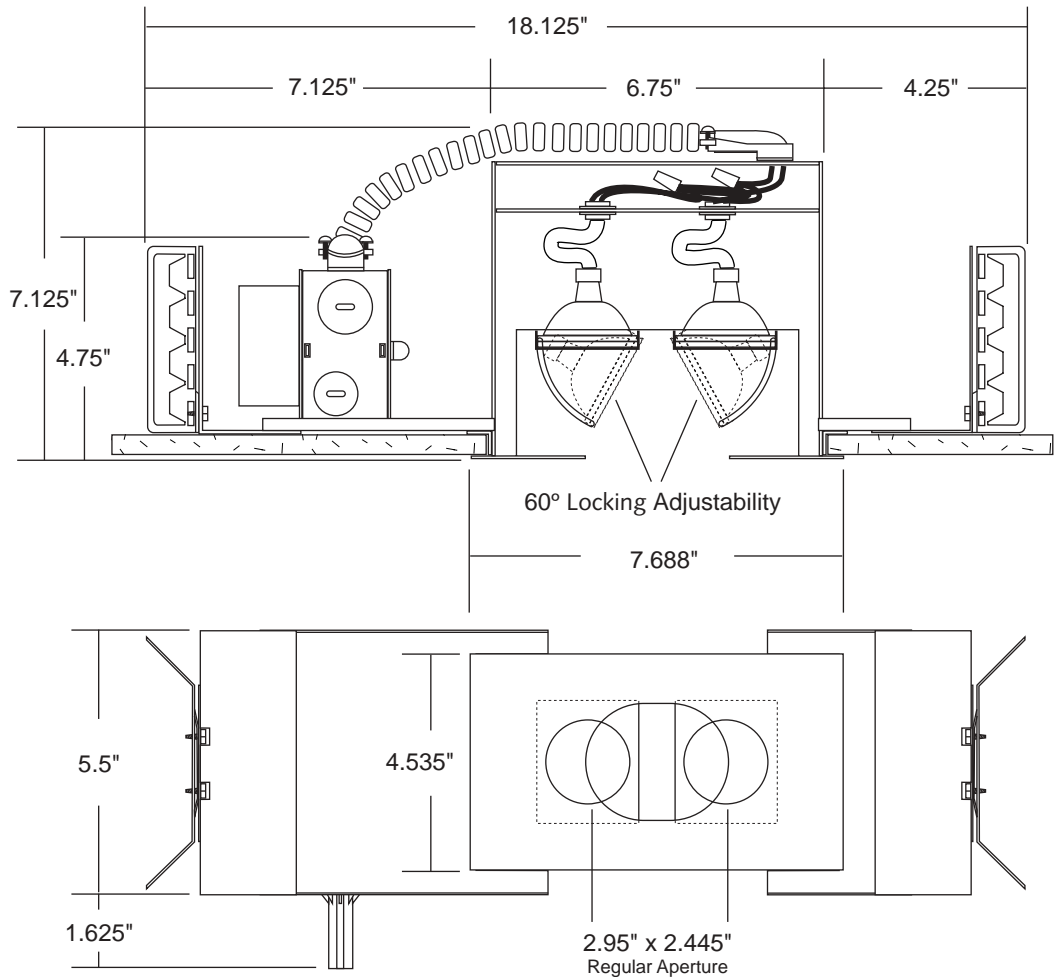

Type:

Project:

**Combo Mini Recessed Wall Accent**  
**Two (2) Light 60° Adjustable**  
**New Construction Housing - 7.13" Height**  
**12V Bi-Pin Base MR16 Lamp 75 Watts Max.**

CM2W

CM2B

CM2S

Recessed adjustable trim suitable for wall wash and wall accent applications.

Ultra low profile trim flange for minimum ceiling architecture interference. Provides a sleek, architectural look.

Trim has a durable powder coat finish.

Inside of trim and lamp holder finished with flat black powder coat for reduced lamp glare.

Trim is retained in housing with heavy duty torsion spring clip.

All ComboMini™ fixtures can accept up to two (2) optical accessories per lamp.

**Housing Construction:**  
Plaster frame and housing are 18 gauge CRS with durable powder coat finish.

Integral electronic transformer with 14 gauge CRS galvanized J-Box assembly. External thermal protection. UL listed for through branch wiring for 8 #12, 90°C supply conductors or 60°C supply conductors for end of run.